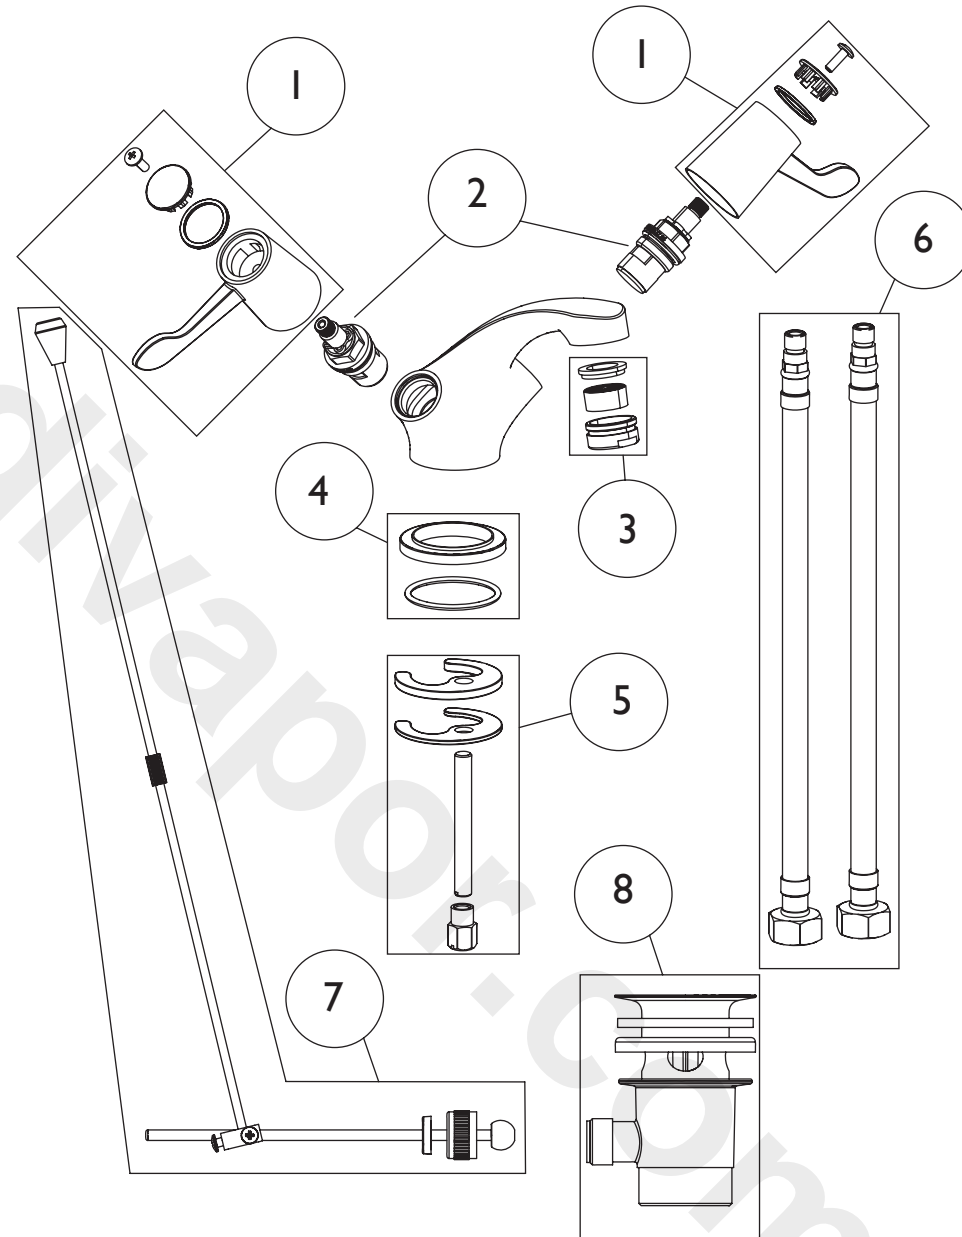

Product Code: VAL BAS C CD
Revision: D2

1	Handle Assembly
2	Cartridge
3	Flow Straightener
4	Plinth & Washer
5	Fixing Kit
6	Inlet Connection Flexi
7	Pop-Up Waste Rod
8	Pop-Up Waste